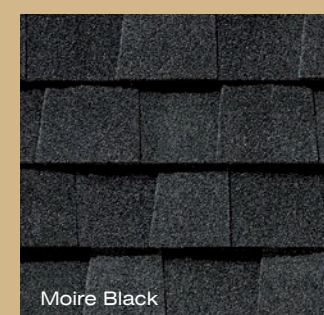

LANDMARK[®]

"Best Buy"

As ranked by a leading Consumer Magazine.

Shown in Weathered Wood

takes roofing to a higher level

Durable, beautiful color-blended line of shingles. The widest array of colors to suit any trim, stucco or siding color. Manufactured with self-sealing adhesive strips and a wide nailing zone, larger than competitors for ease of installation so your roofing job is complete in no time.

See actual warranty for specific details and limitations.

LANDMARK[®] color palette

* Not available in all areas

Shown in Driftwood