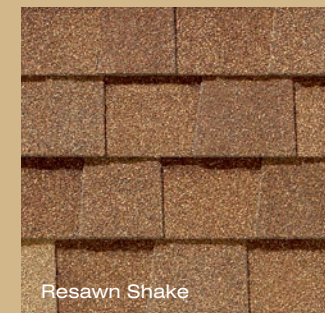

LANDMARK® color palette