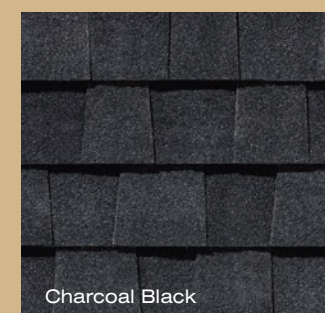

LANDMARK® color palette