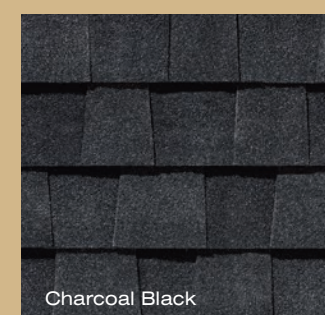

LANDMARK[®]

"Best Buy"

As ranked by a leading Consumer Magazine.

Shown in Weathered Wood

takes roofing to a higher level

Durable, beautiful color-blended line of shingles. The widest array of colors to suit any trim, stucco or siding color. Manufactured with self-sealing adhesive strips and a wide nailing zone, larger than competitors for ease of installation so your roofing job is complete in no time.

See actual warranty for specific details and limitations.

LANDMARK[®] color palette

* Not available in all areas

Shown in Driftwood