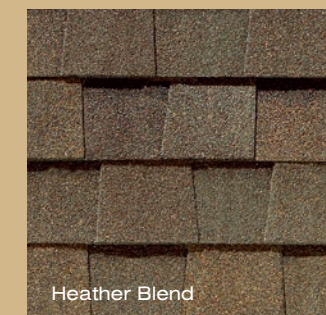

LANDMARK[®]

"Best Buy"

As ranked by a leading Consumer Magazine.

Shown in Weathered Wood

takes roofing to a higher level

Durable, beautiful color-blended line of shingles. The widest array of colors to suit any trim, stucco or siding color. Manufactured with self-sealing adhesive strips and a wide nailing zone, larger than competitors for ease of installation so your roofing job is complete in no time.

See actual warranty for specific details and limitations.

LANDMARK[®] color palette

* Not available in all areas

Shown in Driftwood