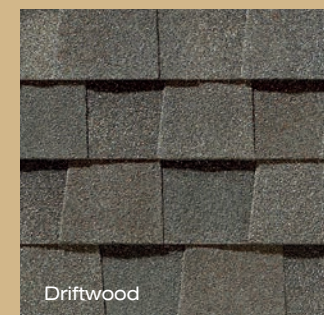

LANDMARK[®]

"Best Buy"

As ranked by a leading Consumer Magazine.

Shown in Weathered Wood

takes roofing to a higher level

Durable, beautiful color-blended line of shingles. The widest array of colors to suit any trim, stucco or siding color. Manufactured with self-sealing adhesive strips and a wide nailing zone, larger than competitors for ease of installation so your roofing job is complete in no time.

See actual warranty for specific details and limitations.

LANDMARK[®] color palette

* Not available in all areas

Shown in Driftwood