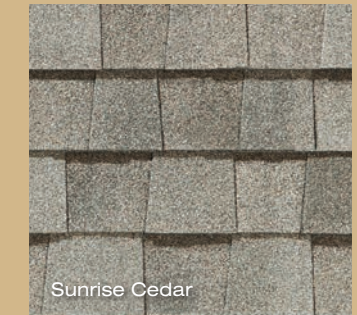

LANDMARK® color palette