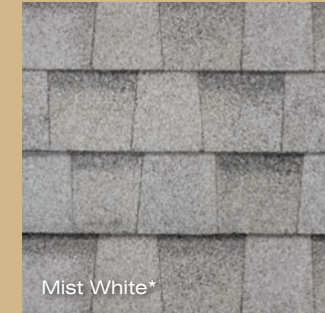

LANDMARK® color palette