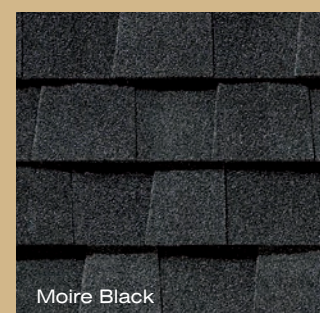

LANDMARK® color palette