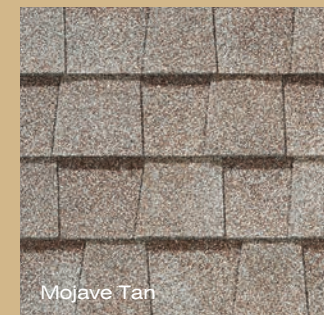

LANDMARK® color palette