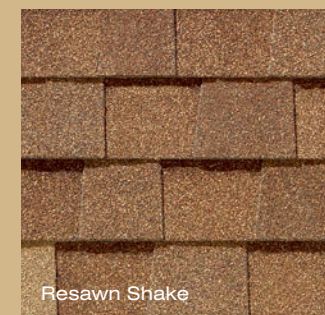

LANDMARK[®]

"Best Buy"

As ranked by a leading Consumer Magazine.

Shown in Weathered Wood

takes roofing to a higher level

Durable, beautiful color-blended line of shingles. The widest array of colors to suit any trim, stucco or siding color. Manufactured with self-sealing adhesive strips and a wide nailing zone, larger than competitors for ease of installation so your roofing job is complete in no time.

See actual warranty for specific details and limitations.

LANDMARK[®] color palette

* Not available in all areas

Shown in Driftwood