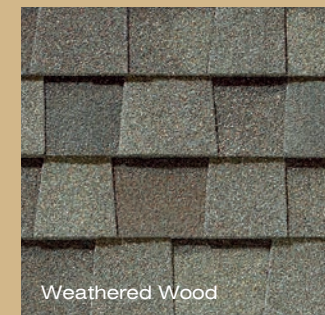

LANDMARK[®]

"Best Buy"

As ranked by a leading Consumer Magazine.

Shown in Weathered Wood

takes roofing to a higher level

Durable, beautiful color-blended line of shingles. The widest array of colors to suit any trim, stucco or siding color. Manufactured with self-sealing adhesive strips and a wide nailing zone, larger than competitors for ease of installation so your roofing job is complete in no time.

See actual warranty for specific details and limitations.

LANDMARK[®] color palette

* Not available in all areas

Shown in Driftwood