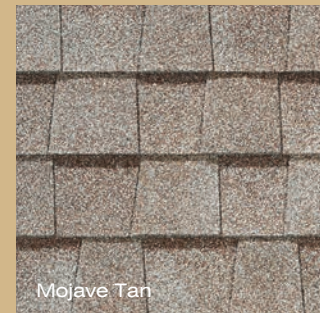

LANDMARK® color palette