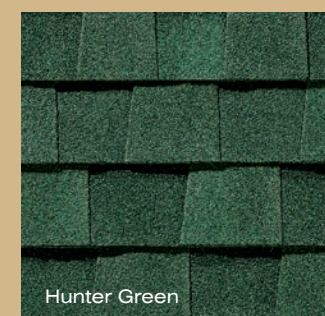

LANDMARK[®]

"Best Buy"

As ranked by a leading Consumer Magazine.

Shown in Weathered Wood

takes roofing to a higher level

Durable, beautiful color-blended line of shingles. The widest array of colors to suit any trim, stucco or siding color. Manufactured with self-sealing adhesive strips and a wide nailing zone, larger than competitors for ease of installation so your roofing job is complete in no time.

See actual warranty for specific details and limitations.

LANDMARK[®] color palette

* Not available in all areas

Shown in Driftwood