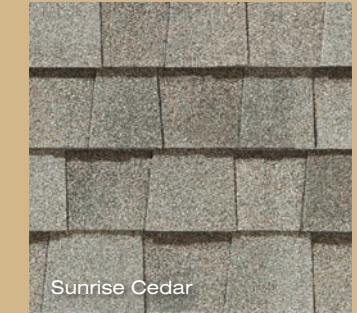

LANDMARK® color palette