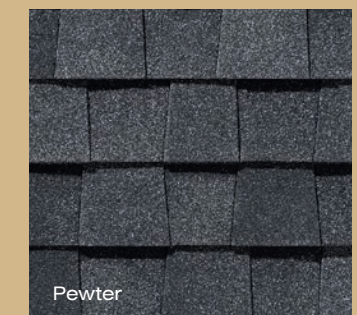

LANDMARK[®]

"Best Buy"

As ranked by a leading Consumer Magazine.

Shown in Weathered Wood

takes roofing to a higher level

Durable, beautiful color-blended line of shingles. The widest array of colors to suit any trim, stucco or siding color. Manufactured with self-sealing adhesive strips and a wide nailing zone, larger than competitors for ease of installation so your roofing job is complete in no time.

See actual warranty for specific details and limitations.

LANDMARK[®] color palette

* Not available in all areas

Shown in Driftwood